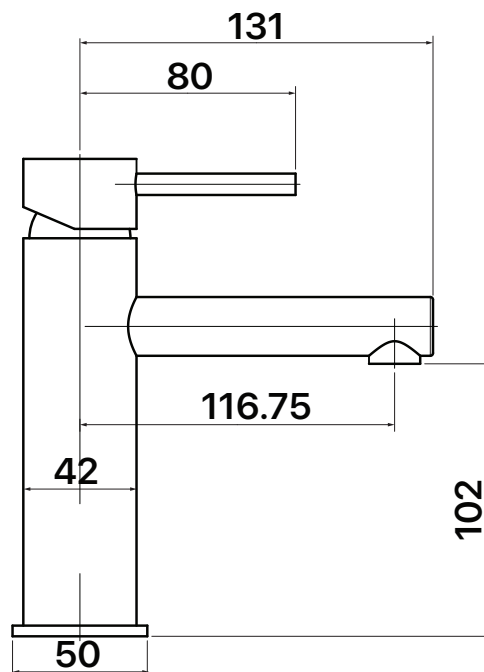

Anise Straight Basin Mixer

A BRAND BY
BRASSHARDS
— GROUP —