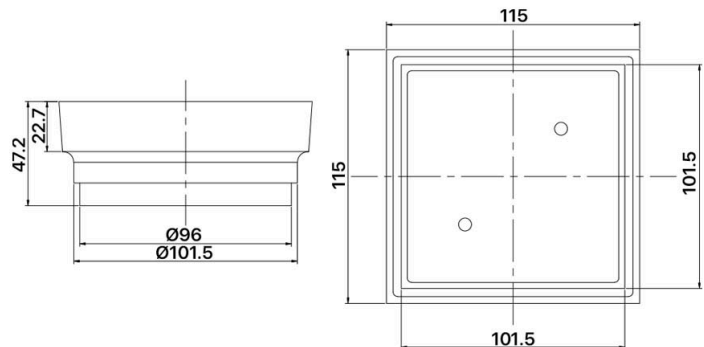

SCAN FOR MORE

A BRAND BY
BRASSHARDS
— GROUP —