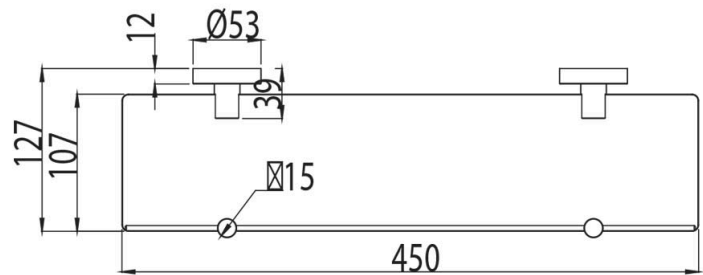

SCAN FOR MORE

A BRAND BY
BRASSHARDS
— GROUP —