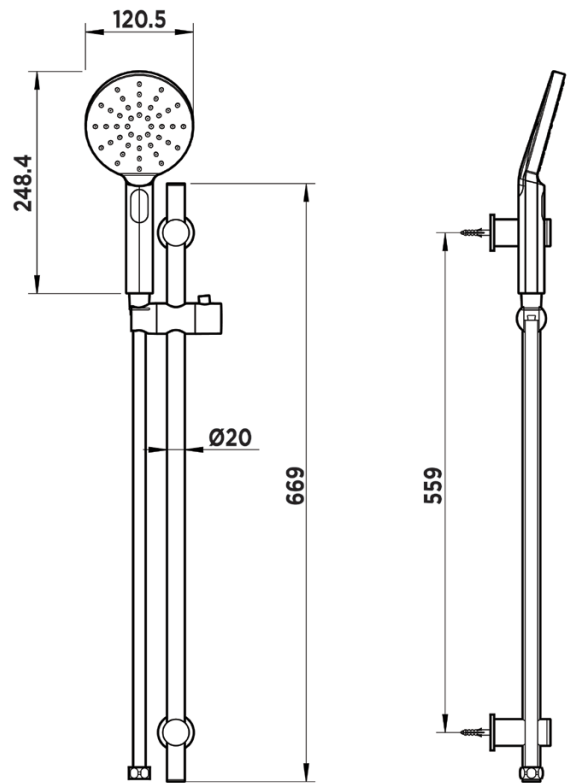

ROUND RAIL SHOWER SET

Item Code: 11RHS02CL

WELS Rating: ★ ★ ★

Flow Rate (L/Min): 8

Hose: 1.5m Stainless Steel

Handpiece: 3 Spray

Finish: Chrome

Material: Brass